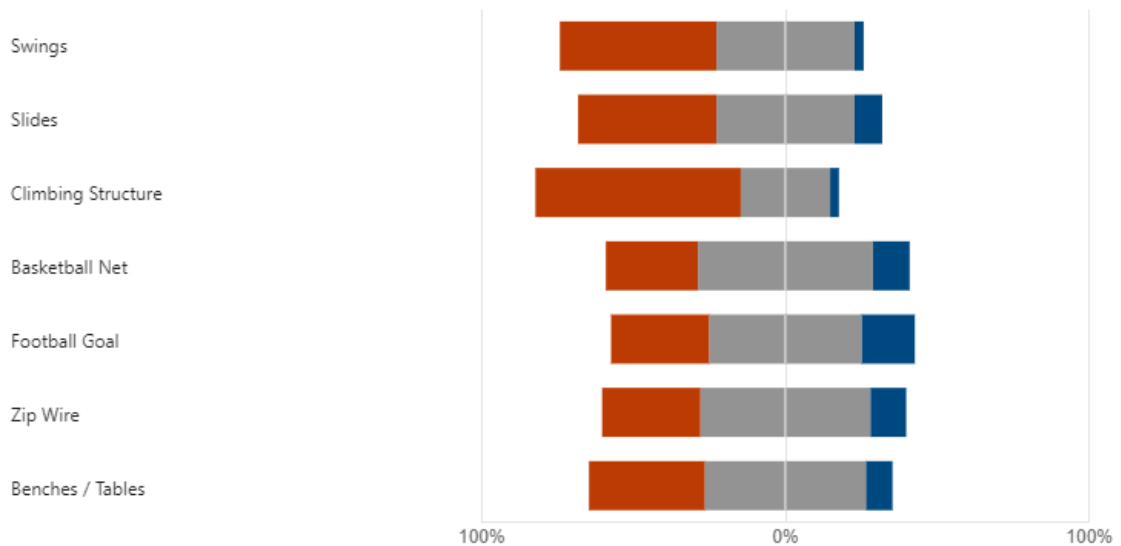

## Questionnaire Results

When considering the current playground structures, would you rather....

1. When considering the current playground structures, would you rather

[More Details](#)

- Not make any improvements 1
- Make very few improvements 2
- Replace them with a similar stru... 0
- Remove them and install an enti... 19
- Make the most cost-effective up... 18

In thinking of improving the playground areas, please rate how important the following elements are to you. Check the column that most accurately reflects your opinion

■ YES ■ NO ■ NEUTRAL

What do you like about the current playground?